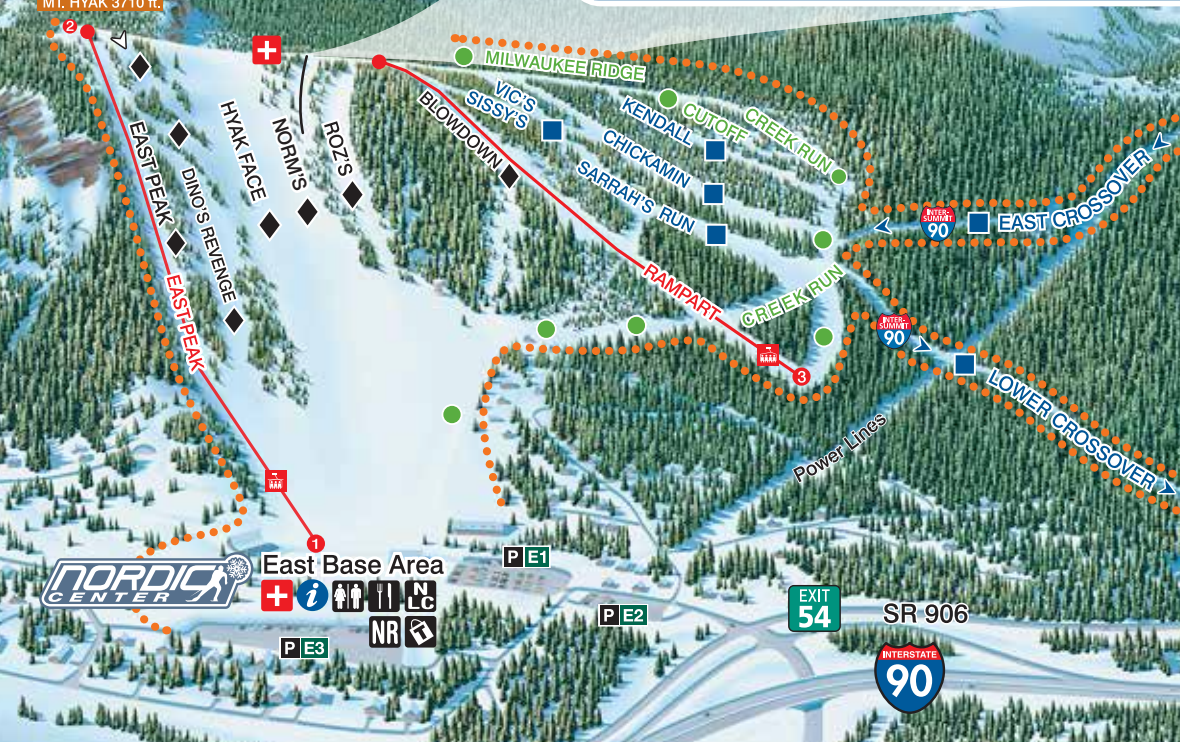

SILVER PEAK
5605 ft.

MT. CATHERINE
5052 ft.

MT. HYAK 3710 ft.

MAP
LEGEND

- | | | | | |
|----------------|------------------------|----------------|------------------------|---------------------|
| Easiest Trail | High-Speed Quad | Magic Carpet | Parking | Food |
| More Difficult | Quad Chairlift | Ski Patrol | SnowSports School | Espresso |
| Most Difficult | Triple Chairlift | Lift Tickets | Bar | ATM |
| Information | Double Chairlift | Restrooms | Chapel | Inter-Summit Trails |
| Restrooms | Chapel | Guest Services | Access Gate | Ski Area Boundary |
| Guest Services | Access Gate | Rentals | Nordic Rentals | Night Skiing Area |
| Rentals | Nordic Rentals | Sport Shop | Nordic Learning Center | Terrain Park |
| Sport Shop | Nordic Learning Center | | | Closed At Night |